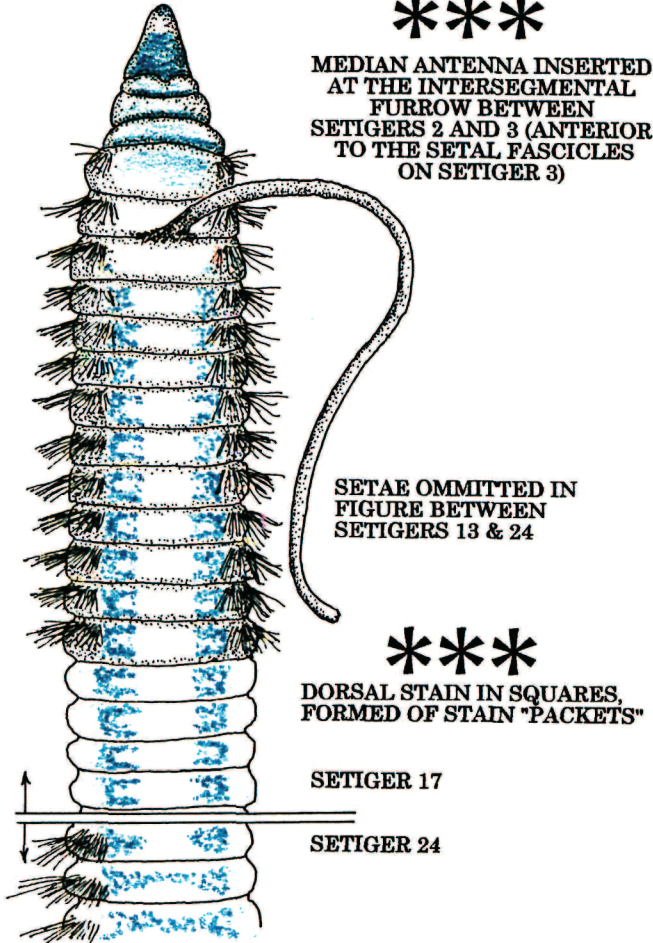

Cossura species of Pt. Loma

Cossura sp. A PHILLIPS, 1987

Cossura candida HARTMAN, 1955

DORSAL VIEW

DORSAL VIEW

LATERAL VIEW SETIGERS 12-15

ANTERIOR

 STAIN PATTERN IS NOT CONTINUOUS MIDLATERALLY. AN UNSTAINED AREA PERSISTS BEHIND SETAL FASCICLES

LATERAL VIEW SETIGERS 12-15

POSTERIOR

 STAIN PATTERN IN A CONTINUOUS BAND BEHIND SETAL FASCICLES